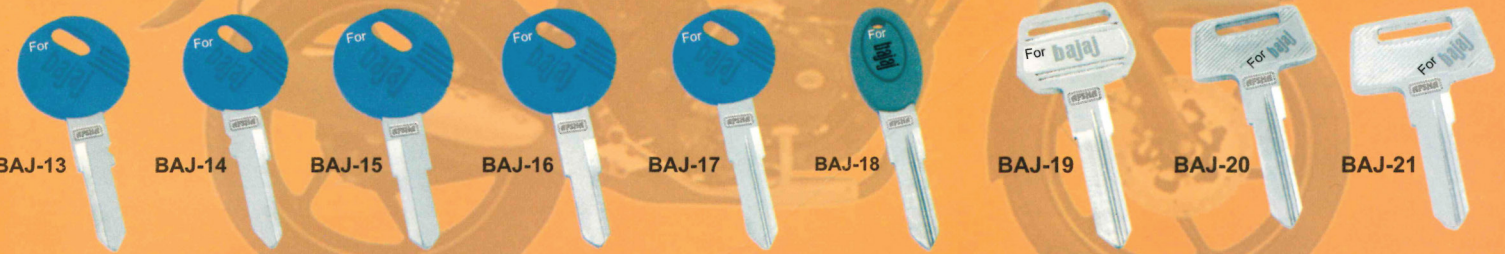

For M-80 - R For M-80 - L For M-80 (New) - R For M-80 (New) - L For Sprit (Blue) For Speed (Black) For Eliminator For Boxer (Big) For Boxer