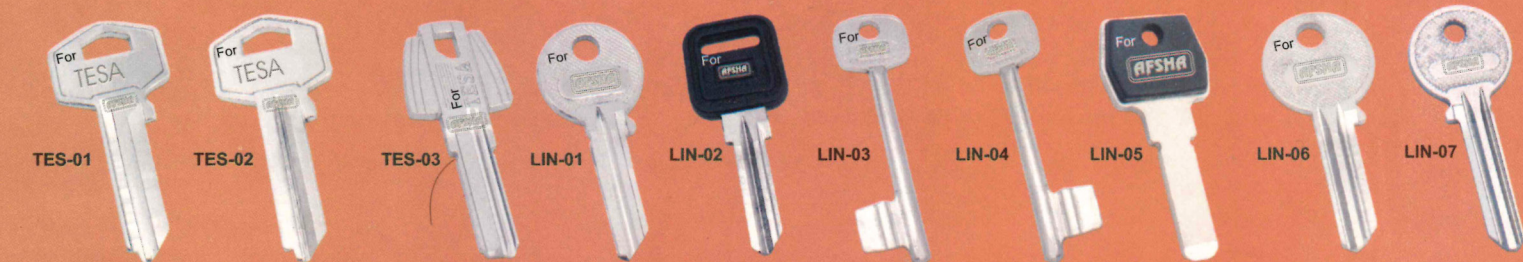

For Tesa - R For Tesa - L For Tesa (Ultra) For Link latch - L For Linkk (Rub) For Linkk - R For Linkk - L For Linkk (Ultra) For Linkk Latch - R For Linkk 6 Pin-L