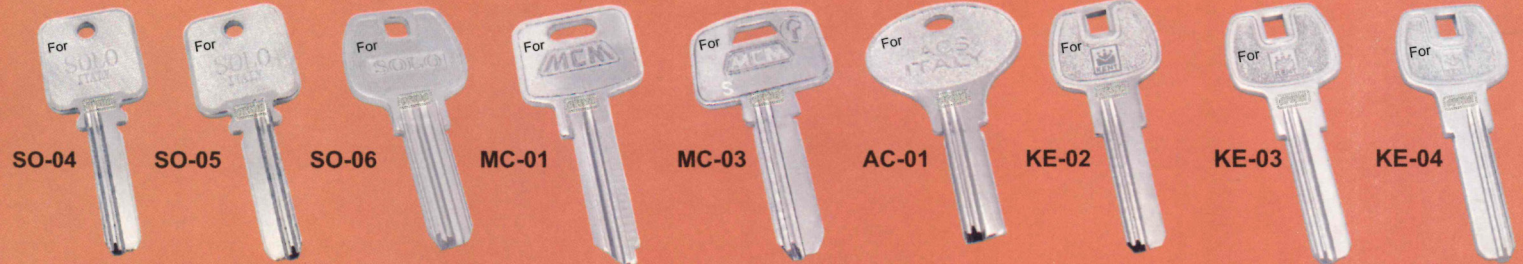

For Solo (Ultra) - R For Solo (Ultra) - L For Solo (Ultra New) For MCM Yalo (6 Pin) - R For MCM (Ultra) For ACS (Ultra) For Kent (Ultra) For Kent (Ultra Big) - R For Kent (Ultra Big) - L