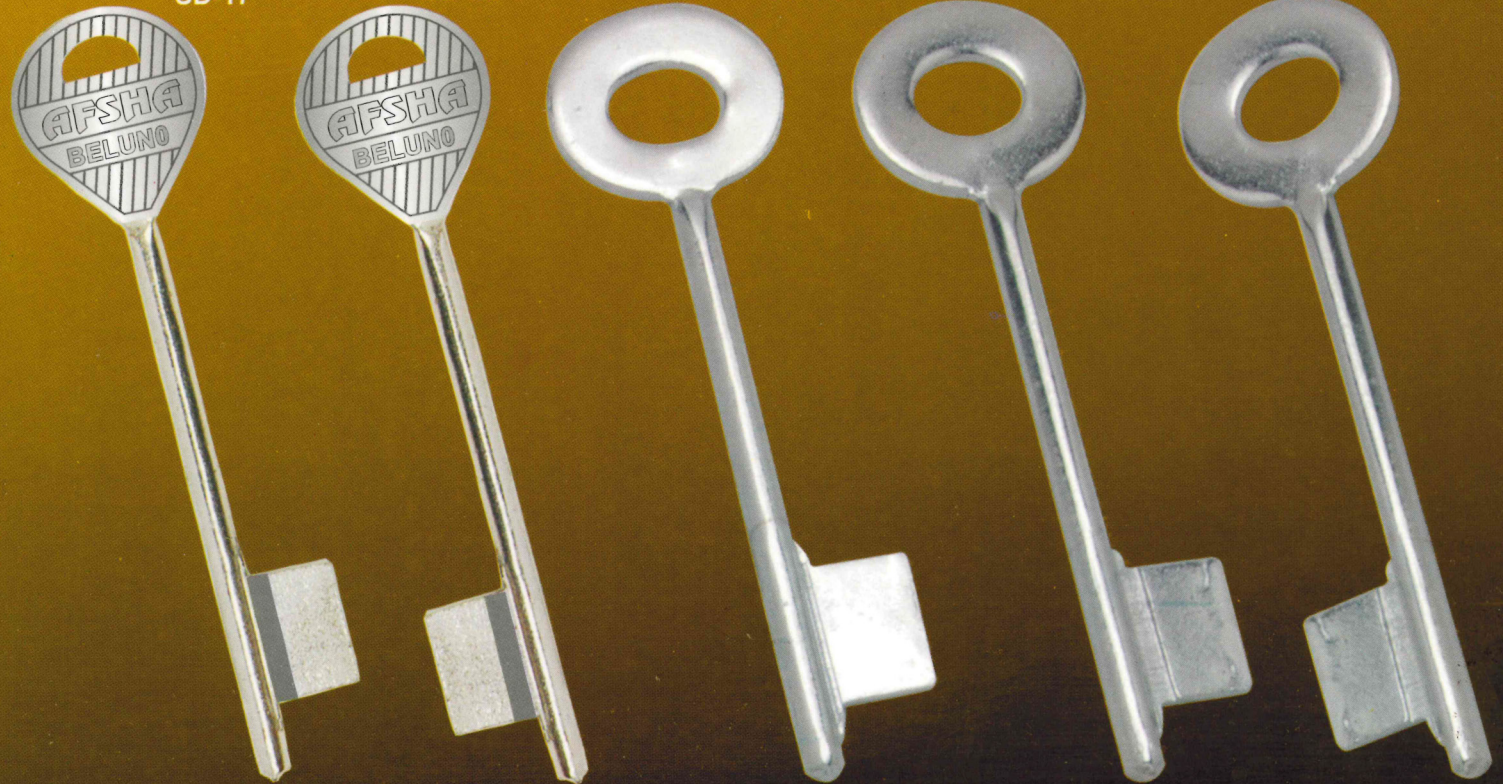

Belune Cutter Left
SD-22

Belune Cutter Right
SD-23

Door Lock Plain
SD-24

Door Lock Left
SD-25

Door Lock Right
SD-26