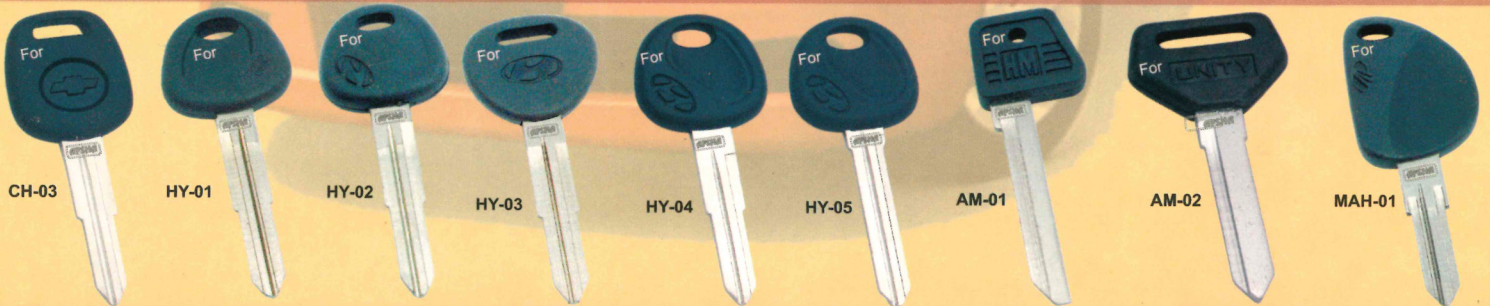

For Spark - L For Sonata For Accent For Santro For Verna For I-10 For Contessa For Ambassador (Door Lock) For Scorpio