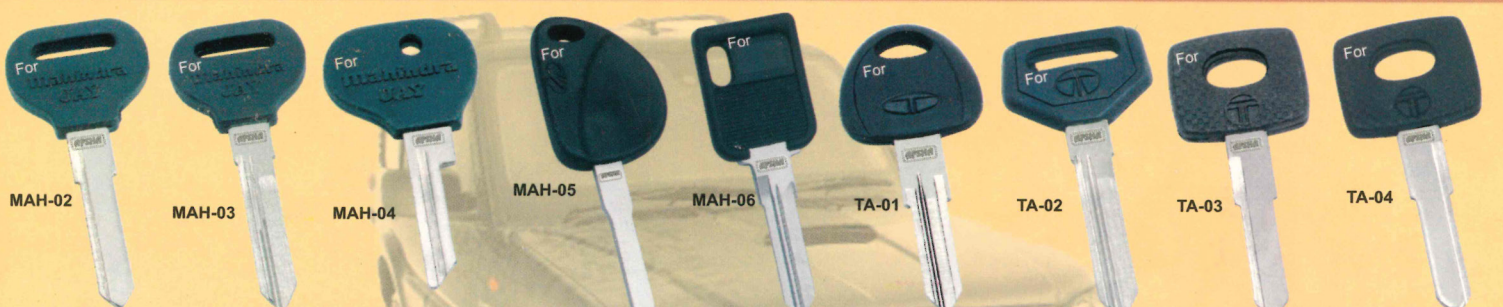

For Bolero For Bolero (Min) For Mahendra Jeep For Scorpio (Side Cut) For Logain For Tata Indica For Tata Sumo For Tata Siera - R For Tata Siera - L